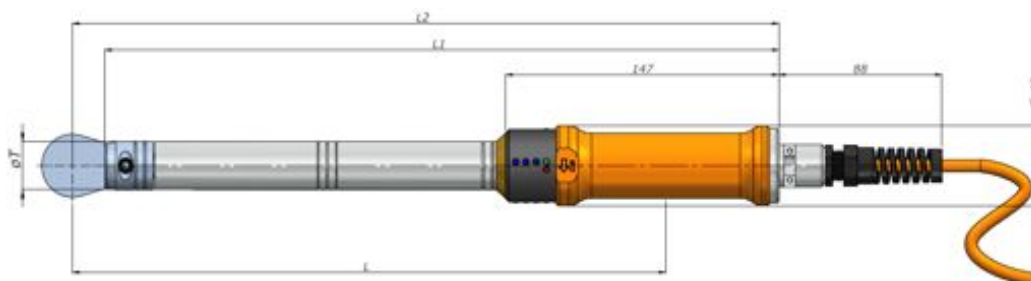

SCS CONCEPT GROUP

EWW3

Ordering code	Model	Description	Capacity		Drive	L	L1	L2	ØT
			N·m	ft·lb					
EWW3 Box									
163 10 0001	Freedom EWW3 EP	Pannel electronic external power supply							
FWE Torque wrench for EWW3									
113 28 0015	Freedom FWE LPTA 15	Torque wrench for EWW with cable	15	11	9 x 12	271	332	350	25
113 28 0030	Freedom FWE LPTA 30	Torque wrench for EWW3 with cable	30	22	9 x 12	271	332	350	25
113 28 0070	Freedom FWE LPTA 70	Torque wrench for EWW3 with cable	70	52	9 x 12	303	364	382	25
113 28 0100	Freedom FWE LPTA 100	Torque wrench for EWW3 with cable	100	74	9 x 12	303	364	382	25
113 28 0200	Freedom FWE LPTA 200	Torque wrench for EWW3 with cable	200	148	14 x 18	429	490	515	30
113 28 0300	Freedom FWE LPTA 300	Torque wrench for EWW3 with cable	300	222	14 x 18	579	640	665	30
113 28 0400	Freedom FWE LPTA 400	Torque wrench for EWW3 with cable	400	296	14 x 18	579	640	665	30
113 28 0600	Freedom FWE LPTA 600	Torque wrench for EWW3 with cable	600	444	14 x 18	857	918	943	34
113 28 0800	Freedom FWE LPTA 800	Torque wrench for EWW3 with cable	800	592	Ø 20				
113 28 1000	Freedom FWE LPTA 1000	Torque wrench for EWW3 with cable	1000	740	Ø 20				
113 28 1200	Freedom FWE LPTA 1200	Torque wrench for EWW3 with cable	1200	885	Ø 20				
333 41 0013	FWE cable	ONLY TO ORDER AS SPARE PART							
313 21 0056	Wrench suspension and rotation till 100 Nm								
313 21 0057	Wrench suspension and rotation from 200 Nm to 600 Nm								